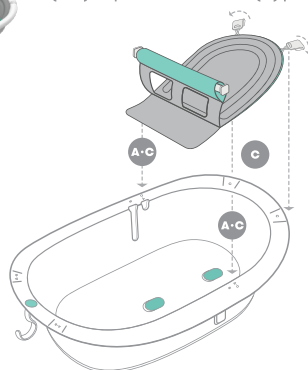

frida baby®

IN Z + GROW-WITH-ME BATH TUB

Quick Set Up Guide

**GROW ON
WITH YOUR
BATH SELF.**

0-3
months

HAMMOCK LOUNGER

With green side up, lock hammock bar in shallow slot (A·C). Fasten hooks in (A·B) position.

3-6
months

RELAXING RECLINER

With green side up, lock hammock bar in deep slot (B). Fasten hooks in (A·B) position.

6-9
months

LEARNING-TO-SIT SEAT

Once baby can sit up on their own. With grey side up, lock hammock bar in shallow slot (A·C). Flip hooks to fasten in (C) position.

9+
months

SIT + SOAK

Remove hammock completely from bath tub.

SPECIFICATIONS:

4 IN 1

ONE TUB, FOUR POSITIONS

COMFY SMART SLING

SECURE SEAT BAR

WASH ME
GROW

⚠ WARNING

Drowning Hazard: Babies have **drowned** while using infant bath tubs and hammocks.

To Prevent Drowning:

- **Stay** in arm's reach of your baby
- **Never** rely on a toddler or preschooler to help your baby or alert you to trouble. Babies have drowned even with other children in or near bath tub.
- Babies can drown in as little as 1 inch of water. Use as little water as possible to bathe your baby.
- Use in **empty** adult tub, sink or on floor.
- Keep drain **open** in adult tub or sink.