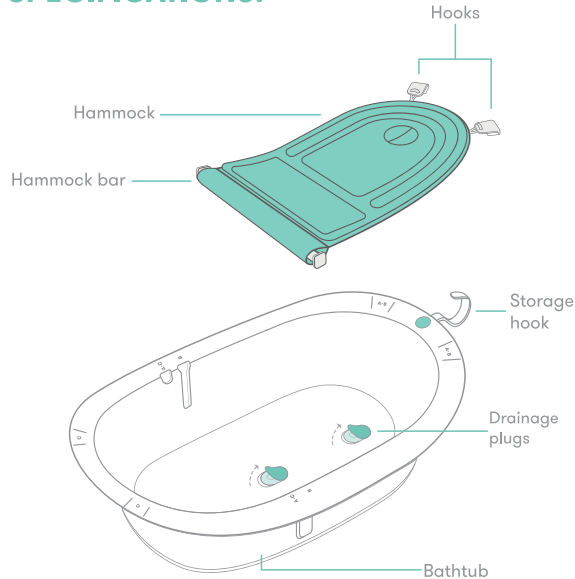

frida baby®

IN Z + GROW-WITH-ME BATH TUB

Quick Set Up Guide

**GROW ON
WITH YOUR
BATH SELF.**

0-3
months

HAMMOCK LOUNGER

With green side up, lock hammock bar in shallow slot (A·C). Fasten hooks in (A·B) position.

3-6
months

RELAXING RECLINER

With green side up, lock hammock bar in deep slot (B). Fasten hooks in (A·B) position.

6-9
months

LEARNING-TO-SIT SEAT

Once baby can sit up on their own. With grey side up, lock hammock bar in shallow slot (A·C). Flip hooks to fasten in (C) position.

9+
months

SIT + SOAK

Remove hammock completely from bath tub.

SPECIFICATIONS:

4 IN 1

ONE TUB, FOUR POSITIONS

COMFY SMART SLING

SECURE SEAT BAR

WASH ME
GROW

⚠ WARNING

Drowning Hazard: Babies have **drowned** while using infant bath tubs and hammocks.

To Prevent Drowning:

- **Stay** in arm's reach of your baby
- **Never** rely on a toddler or preschooler to help your baby or alert you to trouble. Babies have drowned even with other children in or near bath tub.
- Babies can drown in as little as 1 inch of water. Use as little water as possible to bathe your baby.
- Use in **empty** adult tub, sink or on floor.
- Keep drain **open** in adult tub or sink.