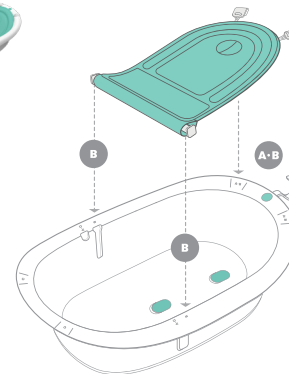

frida baby®

IN Z + GROW-WITH-ME BATH TUB

Quick Set Up Guide

**GROW ON
WITH YOUR
BATH SELF.**

0-3
months

HAMMOCK LOUNGER

With green side up, lock hammock bar in shallow slot (A·C). Fasten hooks in (A·B) position.

3-6
months

RELAXING RECLINER

With green side up, lock hammock bar in deep slot (B). Fasten hooks in (A·B) position.

6-9
months

LEARNING-TO-SIT SEAT

Once baby can sit up on their own. With grey side up, lock hammock bar in shallow slot (A·C). Flip hooks to fasten in (C) position.

9+
months

SIT + SOAK

Remove hammock completely from bath tub.

SPECIFICATIONS:

4 IN 1

ONE TUB, FOUR POSITIONS

COMFY SMART SLING

SECURE SEAT BAR