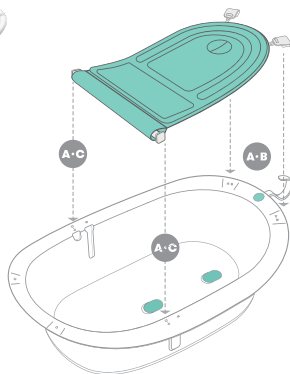

frida baby®

IN Z + GROW-WITH-ME BATH TUB

Quick Set Up Guide

**GROW ON
WITH YOUR
BATH SELF.**

0-3
months

HAMMOCK LOUNGER

With green side up, lock hammock bar in shallow slot (A·C). Fasten hooks in (A·B) position.

3-6
months

RELAXING RECLINER

With green side up, lock hammock bar in deep slot (B). Fasten hooks in (A·B) position.

6-9
months

LEARNING-TO-SIT SEAT

Once baby can sit up on their own. With grey side up, lock hammock bar in shallow slot (A·C). Flip hooks to fasten in (C) position.

9+
months

SIT + SOAK

Remove hammock completely from bath tub.

SPECIFICATIONS:

4 IN 1

ONE TUB, FOUR POSITIONS

COMFY SMART SLING

SECURE SEAT BAR